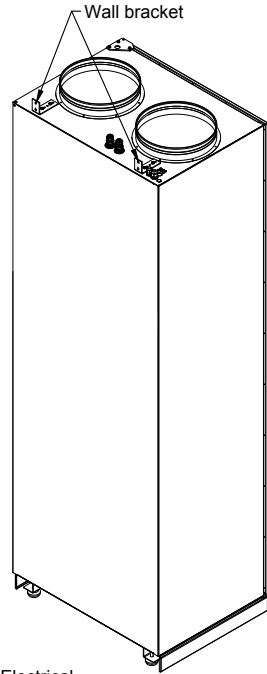

AM 900 VMF

Drw.: 290000 G2

T : +45 98 62 48 22

M : info@airmaster.dk

AIR MASTER

Electrical connections
Condensate
Water comfort heating surface connection

Inlet

Extraction